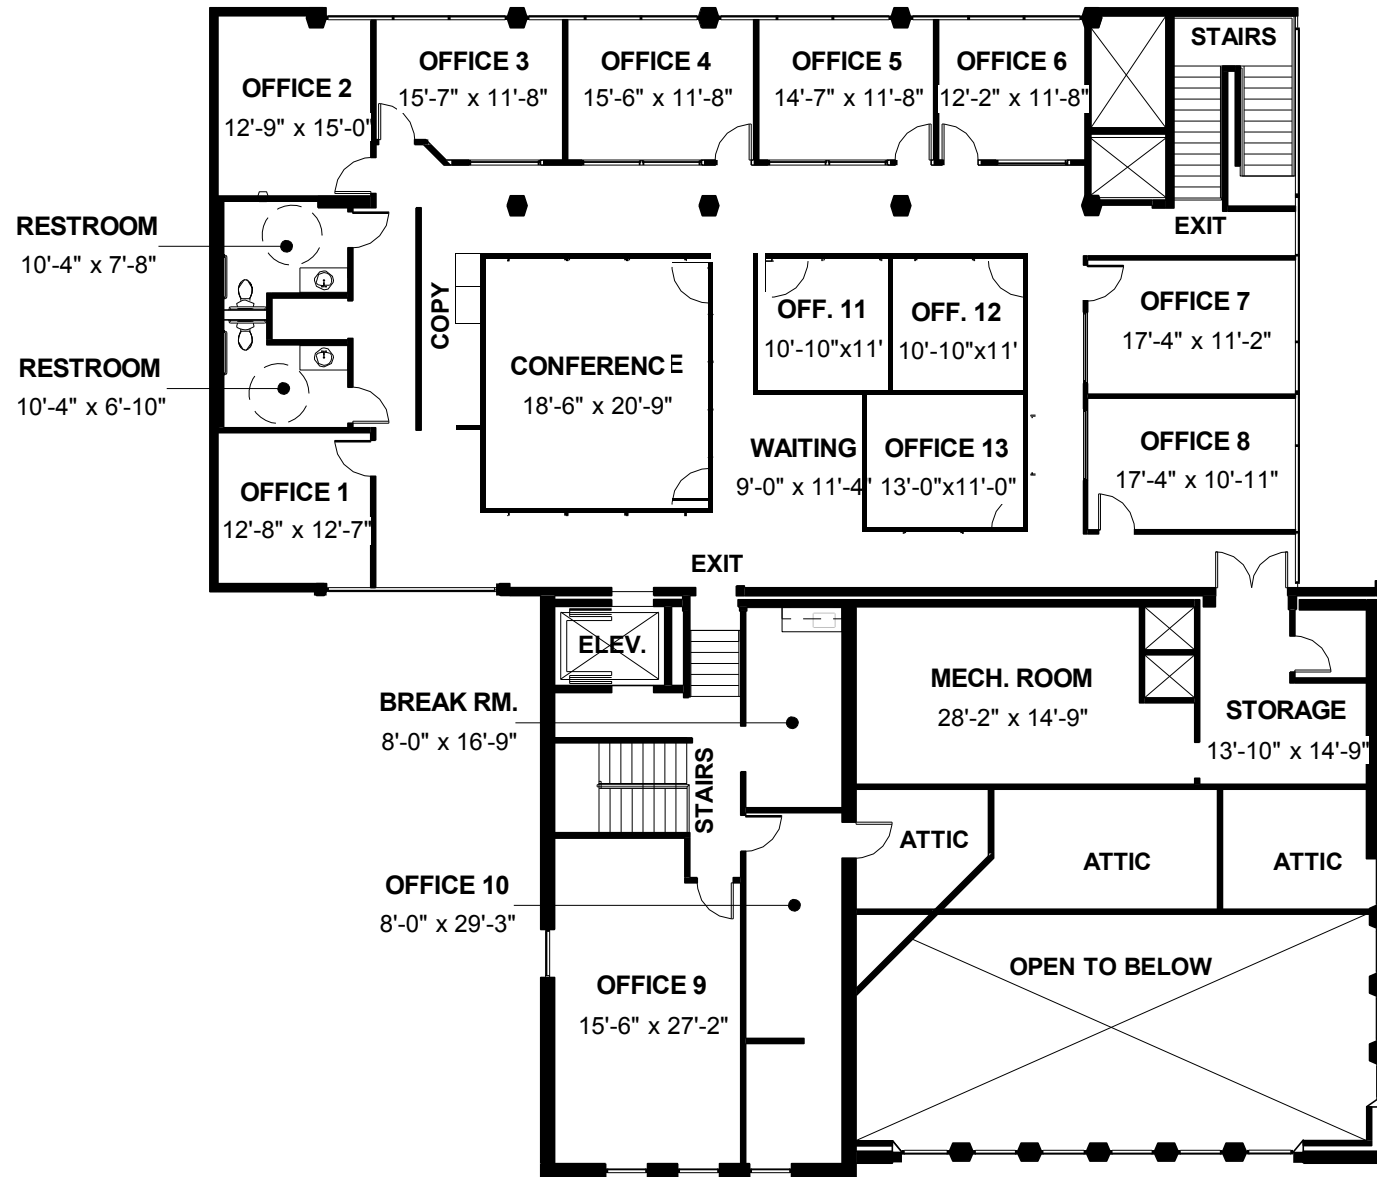

# Times Suites Floorplan

93 CHESTNUT STREET, VENTURA, CA 93001

Level 2 Space Plan

SP 02

2/14/13

1/16" = 1'-0"

## SECOND FLOOR PLAN

SCALE: 1/16" = 1'-0"